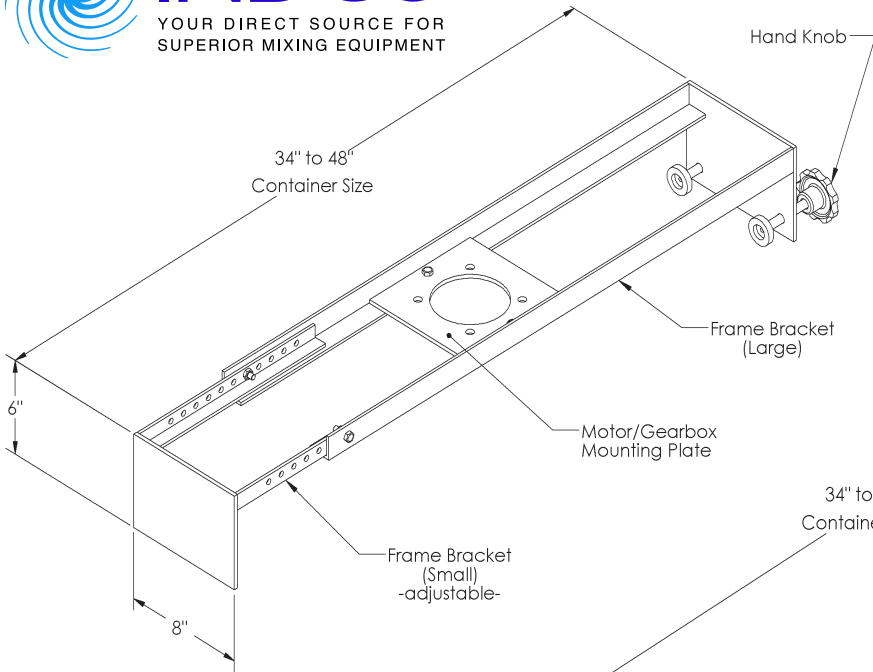

## IBC Tote Bracket Features

### STANDARD BRACKET

Direct & Gear Drive Mounting  
BT & BGF Models  
Attaches with hand knobs

### DELUXE TOGGLE CLAMP BRACKET

Direct & Gear Drive Mounting  
BTC & BGTC Models  
Large Frame  
Toggle Clamp Attachments -BTC-U

### DELUXE TOGGLE CLAMP BRACKET WITH OPTIONAL FEATURES

Direct & Gear Drive Mounting  
BTC & BGTC Models  
Large Frame  
Toggle Clamp Attachments -BTC-U  
Lifting Eye Option -  
BSL-D (Direct Drive)  
BSL-G (Gear Drive)  
Fork Lift Channels -BLC-U