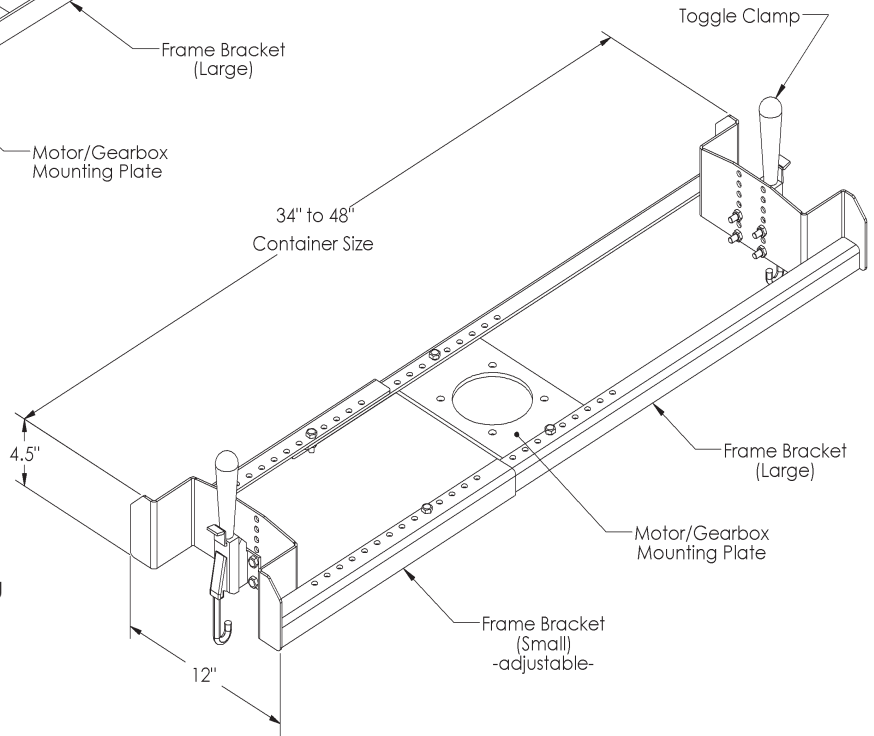

## IBC Tote Bracket Features

### STANDARD BRACKET

Direct & Gear Drive Mounting  
BT & BGF Models  
Attaches with hand knobs

### DELUXE TOGGLE CLAMP BRACKET

Direct & Gear Drive Mounting  
BTC & BGTC Models  
Large Frame  
Toggle Clamp Attachments -BTC-U

### DELUXE TOGGLE CLAMP BRACKET WITH OPTIONAL FEATURES

Direct & Gear Drive Mounting  
BTC & BGTC Models  
Large Frame  
Toggle Clamp Attachments -BTC-U  
Lifting Eye Option -  
BSL-D (Direct Drive)  
BSL-G (Gear Drive)  
Fork Lift Channels -BLC-U