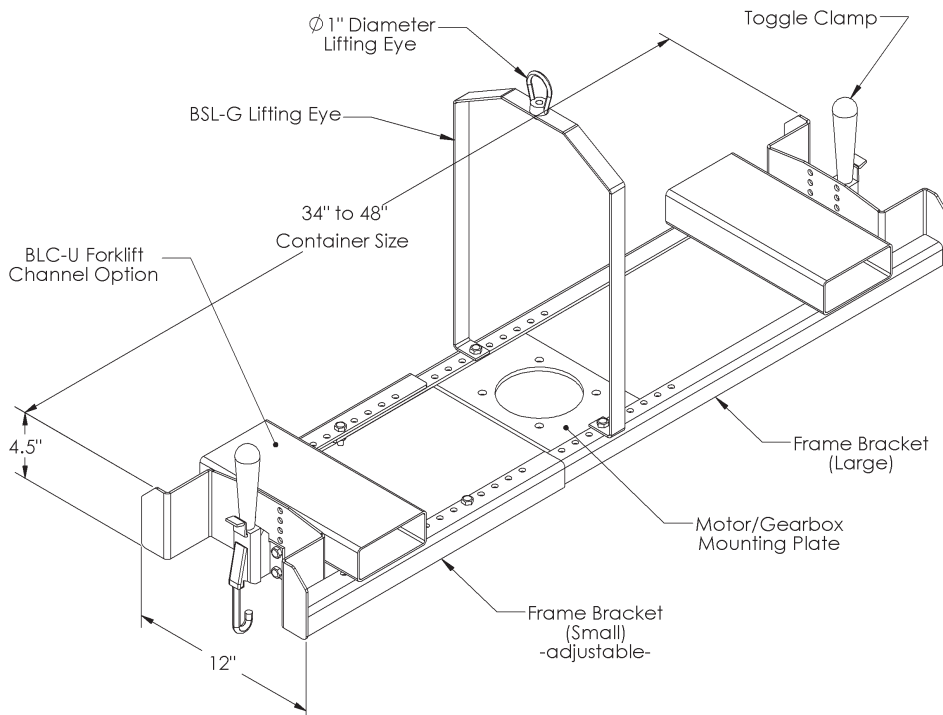

## IBC Tote Bracket Features

### STANDARD BRACKET

Direct & Gear Drive Mounting  
BT & BGF Models  
Attaches with hand knobs

### DELUXE TOGGLE CLAMP BRACKET

Direct & Gear Drive Mounting  
BTC & BGTC Models  
Large Frame  
Toggle Clamp Attachments -BTC-U

### DELUXE TOGGLE CLAMP BRACKET WITH OPTIONAL FEATURES

Direct & Gear Drive Mounting  
BTC & BGTC Models  
Large Frame  
Toggle Clamp Attachments -BTC-U  
Lifting Eye Option -  
BSL-D (Direct Drive)  
BSL-G (Gear Drive)  
Fork Lift Channels -BLC-U